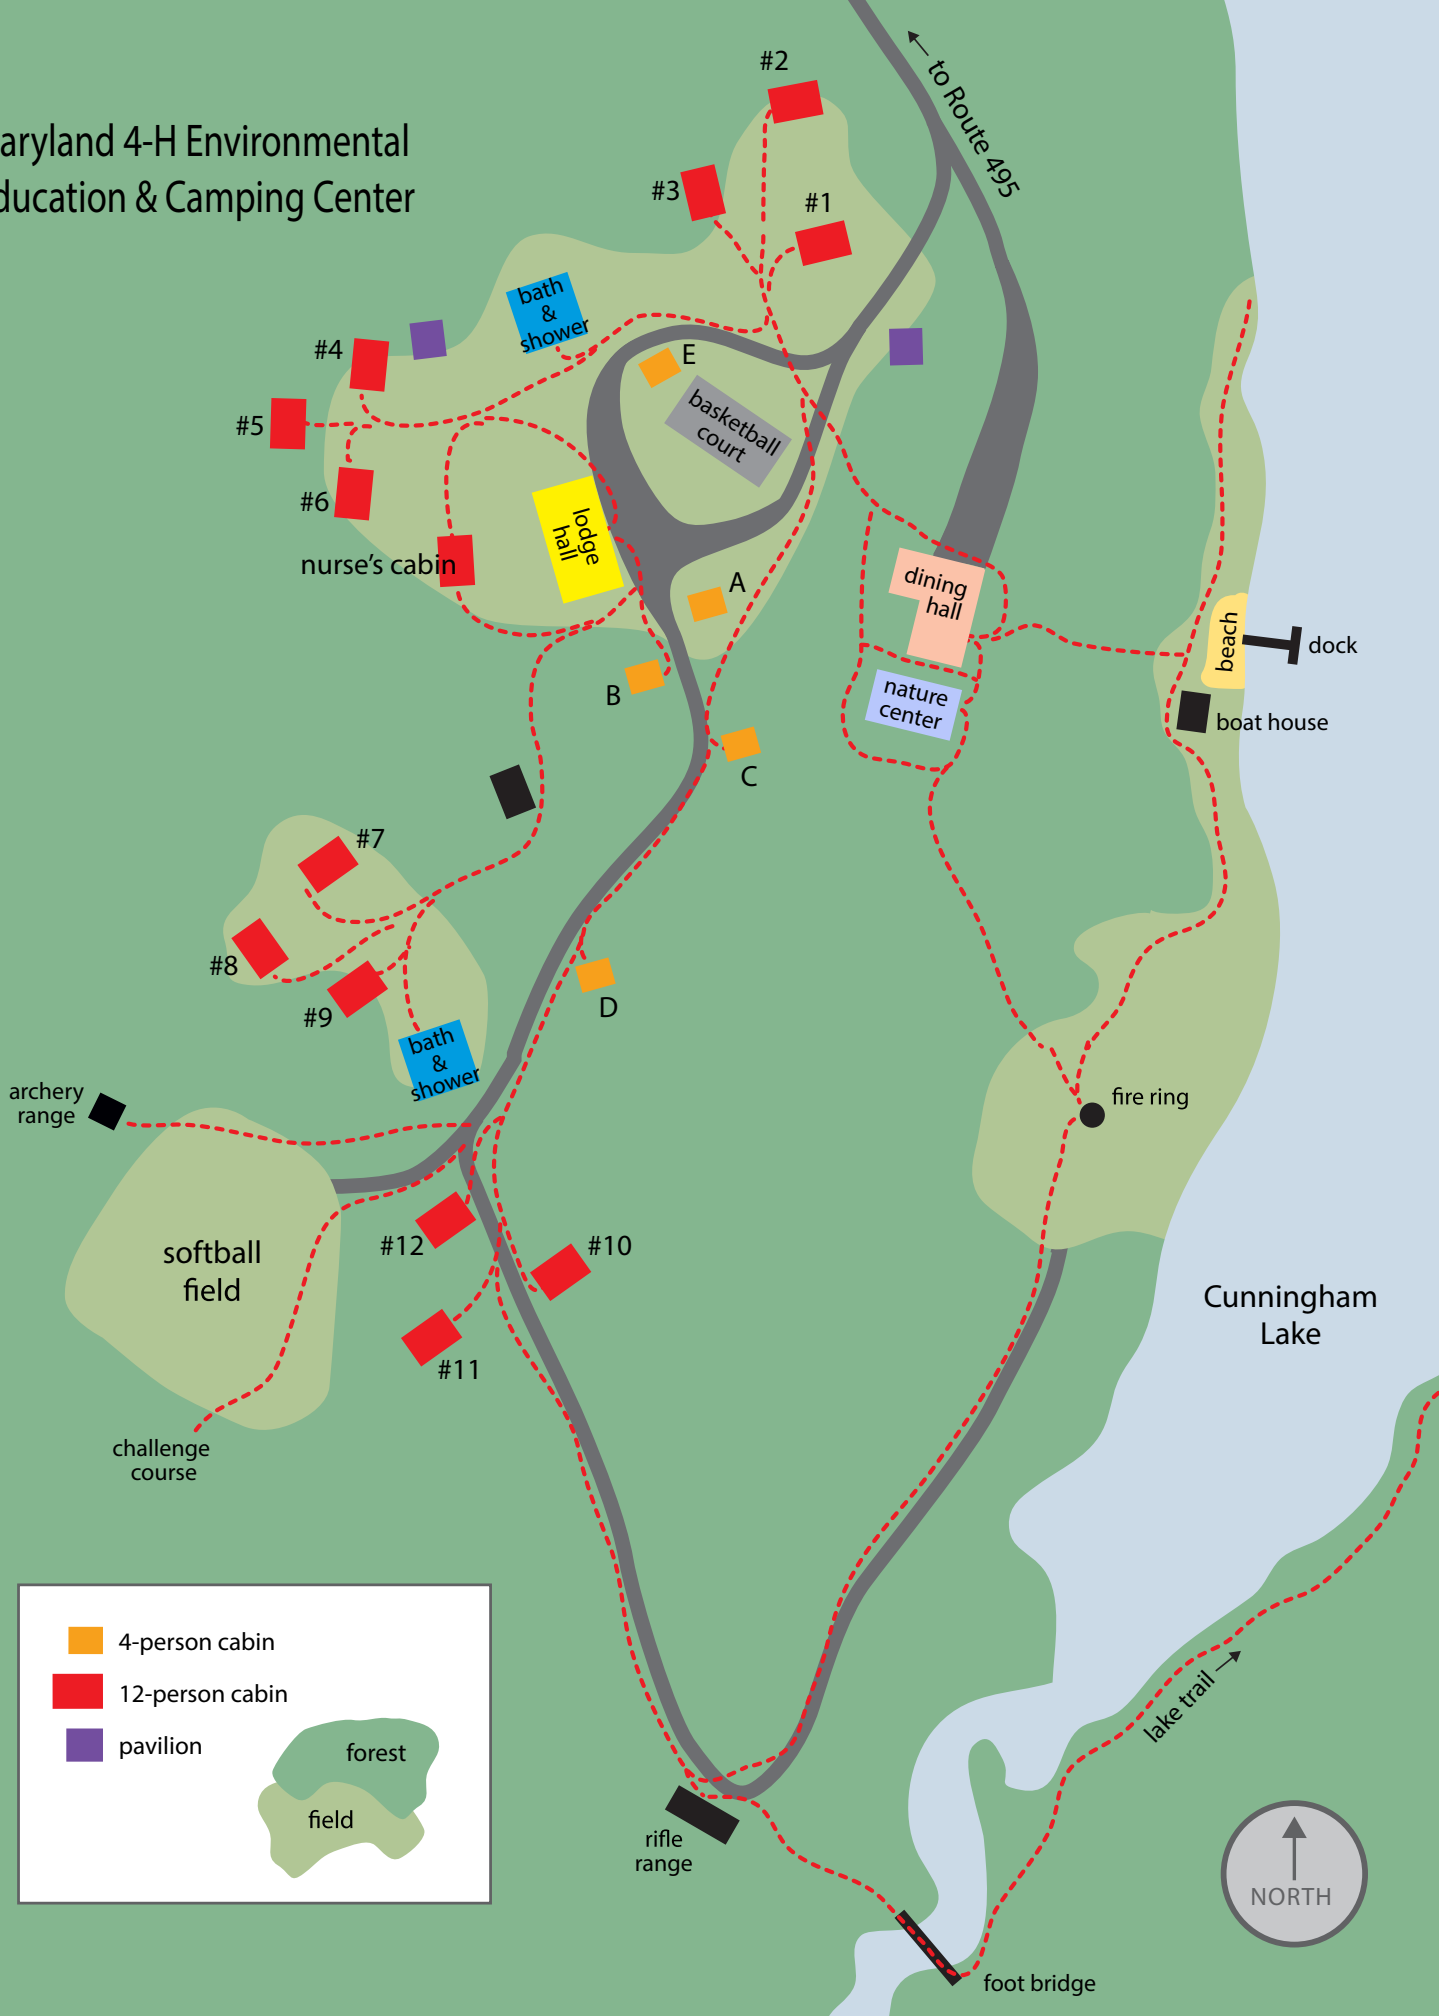

Maryland 4-H Environmental Education & Camping Center

	4-person cabin
	12-person cabin
	pavilion
	forest
	field